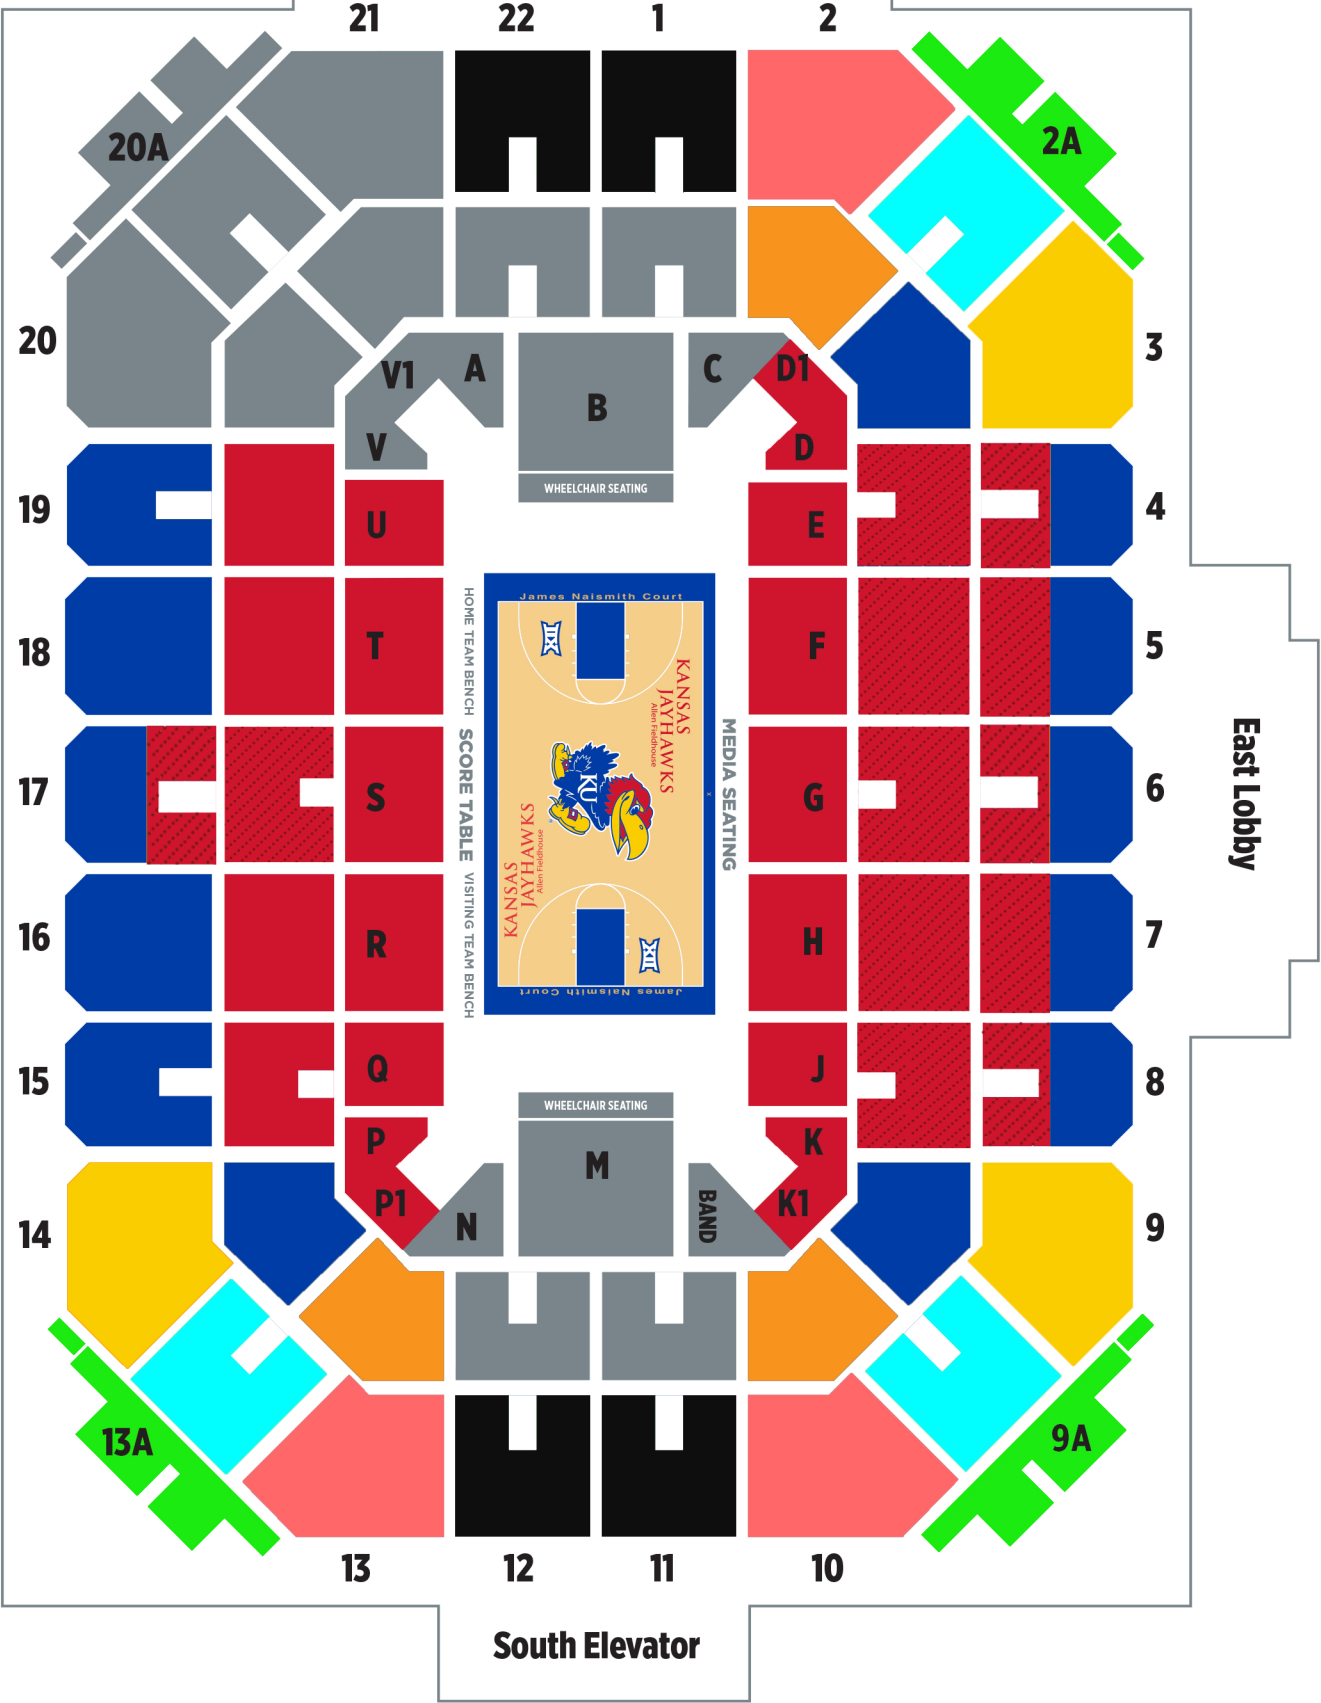

North Lobby | Student Entrance

East Lobby

South Elevator

- Tier 1
- Tier 1 Chairbacks
- Tier 2
- Tier 3
- Tier 4
- Tier 5
- Tier 6
- Tier 7
- Tier 8
- GA/ Student Section

Seating map is subject to change.